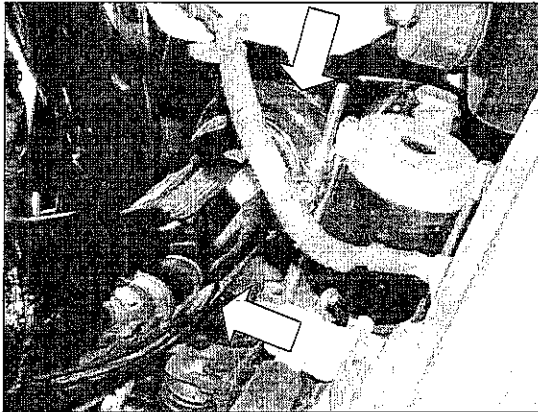

INSTALLATION INSTRUCTIONS - SUPPLEMENT

**TURBOCHARGER SYSTEMS:
Scion tC – Automatic Transmission**

P/N 15167 (No Catalytic Converter)

- 1.) When connecting intercooler pipe assembly (P/N 21241) from the throttle body pipe to the pipe (P/N 21240) with the 6.50" long silicone hose starting on step 8, page 27 in the main installation instruction manual, it is necessary that you modify the automatic transmission shifter cable bracket by grinding a portion of the corner away to clear the new supplied intercooler pipe assembly.

FIGURE 68

FIGURE 69

FIGURE 70

FIGURE 71