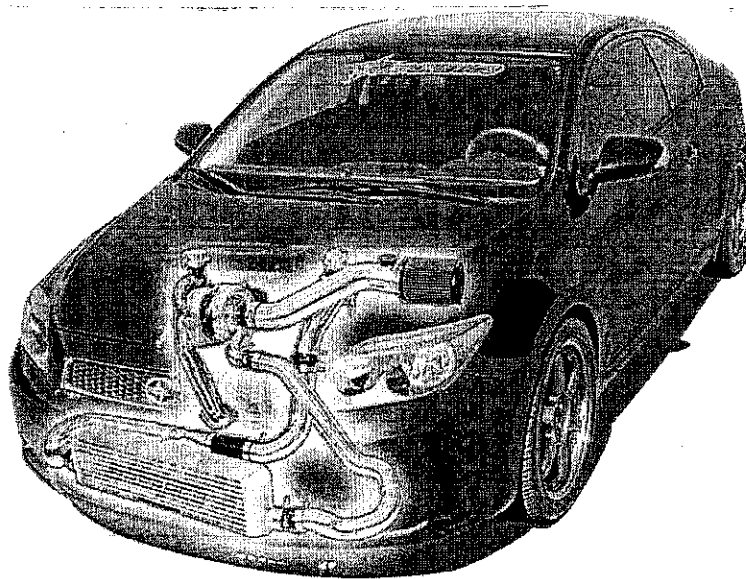

INSTALLATION INSTRUCTIONS - SUPPLEMENT

**TURBOCHARGER SYSTEMS:
Scion tC – Automatic Transmission**

P/N 15167 (No Catalytic Converter)

- 1.) When connecting intercooler pipe assembly (P/N 21241) from the throttle body pipe to the pipe (P/N 21240) with the 6.50" long silicone hose starting on step 8, page 27 in the main installation instruction manual, it is necessary that you modify the automatic transmission shifter cable bracket by grinding a portion of the corner away to clear the new supplied intercooler pipe assembly.