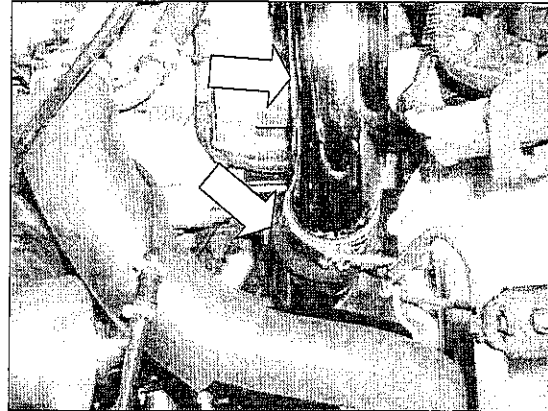

INSTALLATION INSTRUCTIONS - SUPPLEMENT

**TURBOCHARGER SYSTEMS:
Scion tC – Automatic Transmission**

P/N 15167 (No Catalytic Converter)

- 1.) When connecting intercooler pipe assembly (P/N 21241) from the throttle body pipe to the pipe (P/N 21240) with the 6.50" long silicone hose starting on step 8, page 27 in the main installation instruction manual, it is necessary that you modify the automatic transmission shifter cable bracket by grinding a portion of the corner away to clear the new supplied intercooler pipe assembly.

FIGURE 68

FIGURE 69

FIGURE 70

FIGURE 71